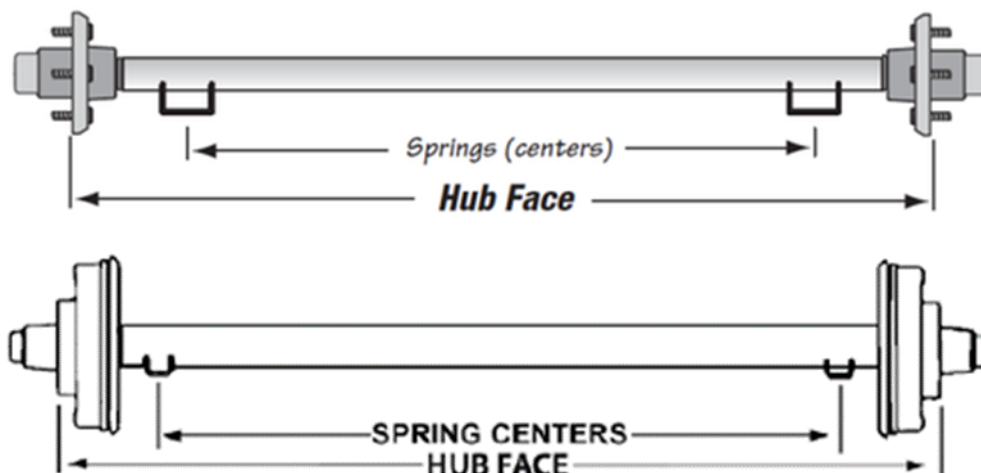

3500# - 7000K AXLES CAN BE ORDERED TO ANY LENGTH YOU NEED.

Our part number Matrix is as follows: EXAMPLE - 35/D/95/80/550/I/EB/HB

3500#, 5200#, 6000#, 7000#, 8000#, 10000#, 12000#, 15000# - WEIGHT RATING

IF THERE IS A "D" BETWEEN THE WEIGHT RATING AND THE HUB FACE THAT MEANS IT IS A DROP AXLE

95 - HUB FACE

80 - SPRING

CENTER

545,5475,550, 555, 655 and

865 - LUG PATTERNS

THE LUG PATTERNS COME IN

DIFFERENT SIZES

5 ON 4.5", 5 ON 4.75", 5 ON 5.0", 5 ON 5.5,

6 ON 5.5 AND 8 ON 6.5"

I - IDLER

EB - ELECTRIC

BRAKE

HB - HYDRAULIC BRAKE

THERE MIGHT BE SOME HYPHENS IN OUR PART NUMBERS THEY ARE NOT NECESSARY ON YOUR END.

THEY ARE TO DISTINGUISH

THE VENDORS