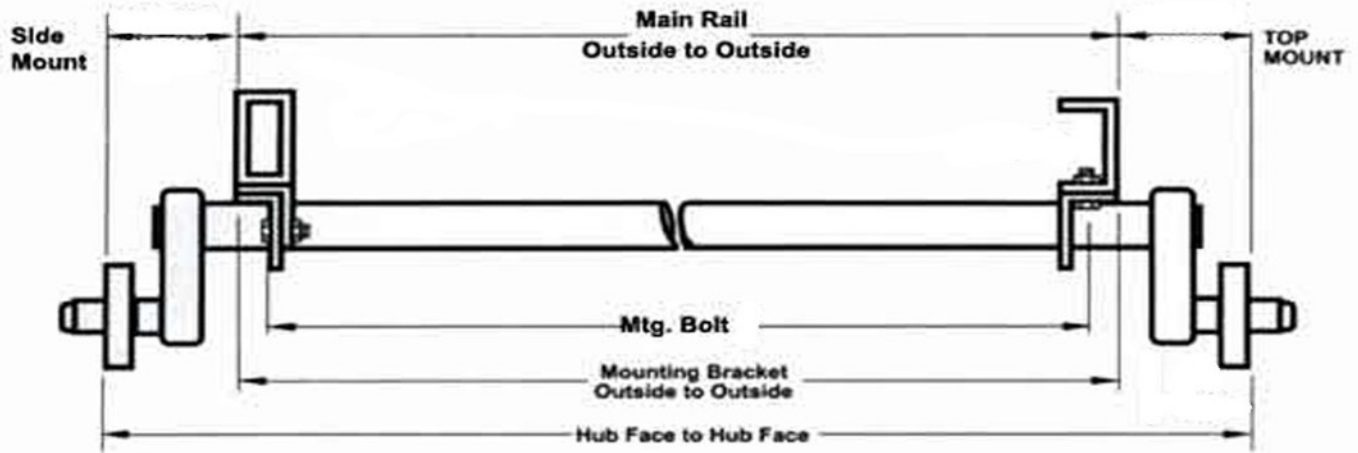

Torflex Start Angle

Torsion axles generally are built in the range of 3500#-7000# and require quite a bit of information to order. The only real similarity to spring axles is the Hub Face, the spring center changes to the outside of the brackets that should be the same measurement as the outside to outside of the trailer frame. You also need to know how the axle is to be attached to the frame, either "Top Mount" or "Side Mount". Top Mount bolts directly to the frame, side mount has an extra bracket that is welded to the frame and the axle bolts to the bracket.