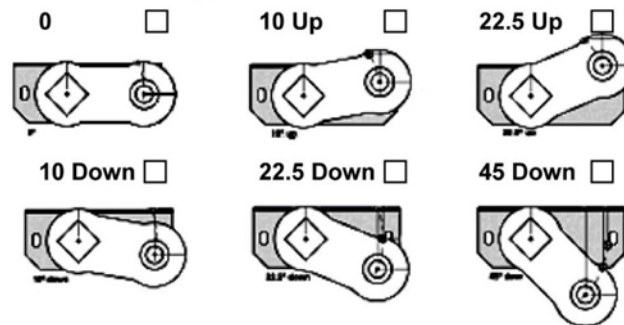

Torflex Start Angle

Torsion axles generally are built in the range of 3500#-7000# and require quite a bit of information to order. The only real similarity to spring axles is the Hub Face, the spring center changes to the outside of the brackets that should be the same measurement as the outside to outside of the trailer frame. You also need to know how the axle is to be attached to the frame, either "Top Mount" or "Side Mount". Top Mount bolts directly to the frame, side mount has an extra bracket that is welded to the frame and the axle bolts to the bracket.