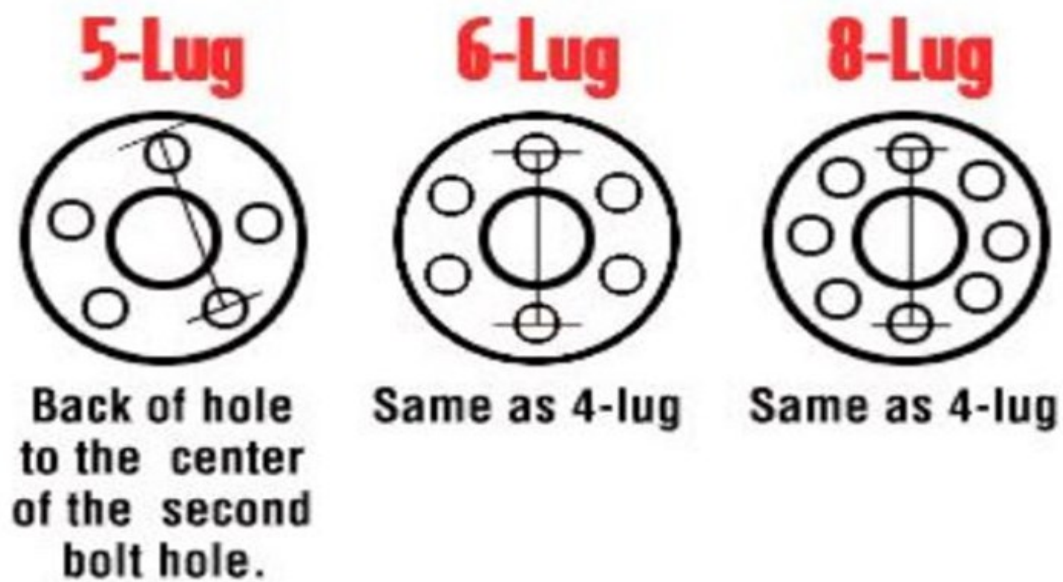

3500# - 7000K AXLES CAN BE ORDERED TO ANY LENGTH YOU NEED.

Our part number Matrix is as follows: EXAMPLE - 35/D/95/80/550/I/EB/HB

3500#, 5200#, 6000#, 7000#, 8000#, 10000#, 12000#, 15000# - WEIGHT RATING

IF THERE IS A "D" BETWEEN THE WEIGHT RATING AND THE HUB FACE THAT MEANS IT IS A DROP AXLE

95 - HUB FACE

80 - SPRING

CENTER

545,5475,550, 555, 655 and

865 - LUG PATTERNS

THE LUG PATTERNS COME IN

DIFFERENT SIZES

5 ON 4.5", 5 ON 4.75", 5 ON 5.0", 5 ON 5.5,

6 ON 5.5 AND 8 ON 6.5"

I - IDLER

EB - ELECTRIC

BRAKE

HB - HYDRAULIC BRAKE

THERE MIGHT BE SOME HYPHENS IN OUR PART NUMBERS THEY ARE NOT NECESSARY ON YOUR END.

THEY ARE TO DISTINGUISH

THE VENDORS